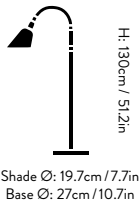

Bellevue^{AJ7}

Arne Jacobsen

1929

Product category
Floor lamp

Environment
Indoor

Material
Satin polished and lacquered metal, cast iron base,
2 meter fabric cord with on-off switch.

Production process
The shade is spun into its distinct shape from
a single piece of metal.

Dimensions
Base: Ø: 27.3cm x 10.7in,
Shade Ø: 19.7cm / 7.7in cm / 23.6in,
H: 130cm / 51.2in

Packaging dimensions
H: 176.0cm / 69.3in, W: 28.5cm / 11.2in,
D: 28.5cm / 11.2in

Colli quantity
1 pc

Weight
Product: 7.70 kg / Incl. packaging: 10.3kg

Voltage
220-240V - 50Hz

Light source
E27 Max 25 Watt. Bulb is not included.

Certifications
CE, IP20, Class II

Cord length
200cm / 78.7in

Cleaning Instructions
Clean with soft dry cloth. Always switch off the
electricity supply before cleaning.

→ **Stock item**
Black & Brass, White & Bronzed Brass,
Stone Grey & Bronzed Brass

Related products