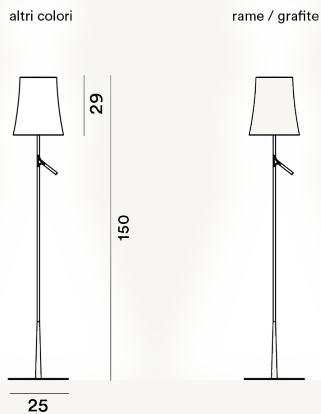

BIRDIE READING LED

DIMENSIONE

150 x 25 x 25

CAVO

Transparent

COLORE

White, Graphite, Grey, Copper

CERTIFICAZIONI

PESO

Net kg 4.3

MATERIALE

Polycarbonate, varnished steel and metal

SORGENTE LUMINOSA

LED included Scheda Led 8,4W 2700 K 655lm CRI>80 Touch dimmer included