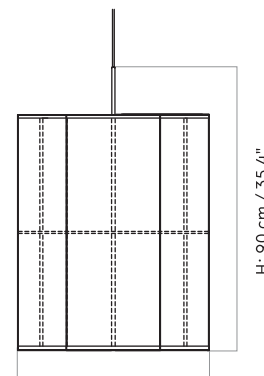

Ø18
24 cm x 24 cm x 50 cm / 9,4" x 9,4" x 19,7"

Ø30
37 cm x 37 cm x 80 cm
14,6" x 14,6" x 31,5"

MATERIALS & MAINTENANCE
Please visit menospace.com for materials, care and maintenance instructions.

Ø18

Ø: 18 cm / 7,1"

PACKAGING MEASUREMENTS (H x W x D)

Ø32
43,5 cm x 43,5 cm x 49 cm / 9,4" x 9,4" x 19,3"

Ø60
67,5 cm x 67,5 cm x 78 cm / 26,6" x 26,6" x 30,7"

MATERIALS & MAINTENANCE
Please visit menuspace.com for materials, care and maintenance instructions.

CLUSTER, Ø32

W: 37 cm / 14,6"

CLUSTER, Ø60

W: 61,5 cm / 24,2"

Hashira Table Lamp

BY NORM ARCHITECTS

Translucent, cylindrical fabric shade with metal frame, textile cord and dimmer switch.

PRODUCT OPTIONS

DIMENSIONS
H: 49,5 cm / 19,5"
Ø: 18 cm / 7,1"

PRODUCTION PROCESS
Welded steel frame with a hand-made shade and sandblasted wood base.

COLOUR
White, ash
Raw, stained oak

MATERIALS
Steel, linen, PS plastic, ash.
Thickness of line may vary giving a slightly different light.