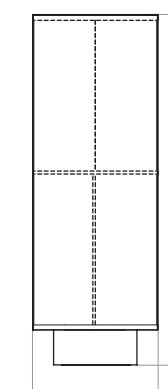

Ø18
24 cm x 24 cm x 50 cm / 9,4" x 9,4" x 19,7"

Ø30
37 cm x 37 cm x 80 cm
14,6" x 14,6" x 31,5"

MATERIALS & MAINTENANCE
Please visit menospace.com for materials, care and maintenance instructions.

Ø18

Ø: 18 cm / 7,1"

PACKAGING MEASUREMENTS (H x W x D)

Ø32
43,5 cm x 43,5 cm x 49 cm / 9,4" x 9,4" x 19,3"

Ø60
67,5 cm x 67,5 cm x 78 cm / 26,6" x 26,6" x 30,7"

MATERIALS & MAINTENANCE
Please visit menuspace.com for materials, care and maintenance instructions.

DIMENSIONS
H: 49,5 cm / 19,5"
Ø: 18 cm / 7,1"

PRODUCTION PROCESS
Welded steel frame with a hand-made shade and sandblasted wood base.

COLOUR
White, ash
Raw, stained oak

MATERIALS
Steel, linen, PS plastic, ash.
Thickness of line may vary giving a slightly different light.

PACKAGING MEASUREMENTS (H x W x D)
53,5 cm x 24 cm x 24 cm / 21,1" x 9,4" x 9,4"

MATERIALS & MAINTENANCE
Please visit menuspace.com for materials, care and maintenance instructions.

Ø: 18 cm / 7,1"

H: 49,5 cm / 19,5"