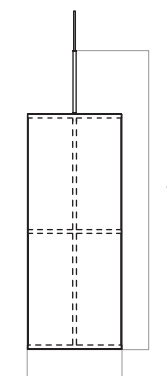

COLLI
2

ENVIRONMENT
Indoor

DIMENSIONS

Ø18
H: 60 cm / 23,6"
Ø: 18 cm / 7,1"

Ø30
H: 90 cm / 35,4"
Ø: 30 cm / 11,8"

PRODUCTION PROCESS
Welded steel frame with a hand-made shade.

COLOURS
White, bronzed brass
Raw, bronzed brass

Ø18
24 cm x 24 cm x 50 cm / 9,4" x 9,4" x 19,7"

Ø30
37 cm x 37 cm x 80 cm
14,6" x 14,6" x 31,5"

MATERIALS & MAINTENANCE
Please visit menospace.com for materials, care and maintenance instructions.

Ø18

Ø: 18 cm / 7,1"

H: 60 cm / 23,6"

Ø30

Ø: 30 cm / 11,8"

H: 90 cm / 35,4"

Hashira Pendant, Cluster

BY NORM ARCHITECTS

Translucent, cylindrical fabric shade with metal frame, textile cord and dimmer switch.

PRODUCT OPTIONS

DIMENSIONS
H: 49,5 cm / 19,5"
Ø: 18 cm / 7,1"

PRODUCTION PROCESS
Welded steel frame with a hand-made shade and sandblasted wood base.

COLOUR
White, ash
Raw, stained oak

MATERIALS
Steel, linen, PS plastic, ash.
Thickness of line may vary giving a slightly different light.