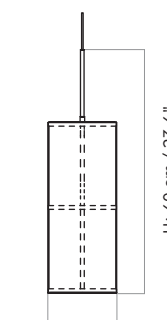

MATERIALS
Steel, linen, PS plastic.
Thickness of line may vary giving a slightly different light.

WEIGHT
Ø18: 1,15 kg / 2,54 lb
Ø30: 2,00 kg / 4,41 lb

VOLTAGE
CE: 220-230 V
US: 110-130 V

LIGHT SOURCE
E27 (CE) - 1 pc / Small, 2 pcs / Large
E26 (US) - 1 pc / Small, 2 pcs / Large

CORD LENGTH
500 cm / 197"

CLASSIFICATION
IP20, Class II

CERTIFICATIONS
CE and ETL certified, tests can be obtained upon request.

PACKAGING TYPE
Ø18: Gift box
Ø30: Brown box

PACKAGING MEASUREMENTS (H x W x D)

Ø18
24 cm x 24 cm x 50 cm / 9,4" x 9,4" x 19,7"

Ø30
37 cm x 37 cm x 80 cm
14,6" x 14,6" x 31,5"

MATERIALS & MAINTENANCE
Please visit menospace.com for materials, care and maintenance instructions.

Ø18

Ø: 18 cm / 7,1"

H: 60 cm / 23,6"

Ø30

Ø: 30 cm / 11,8"

H: 90 cm / 35,4"

Hashira Pendant, Cluster

BY NORM ARCHITECTS

Translucent, cylindrical fabric shade with metal frame, textile cord and dimmer switch.

PRODUCT OPTIONS