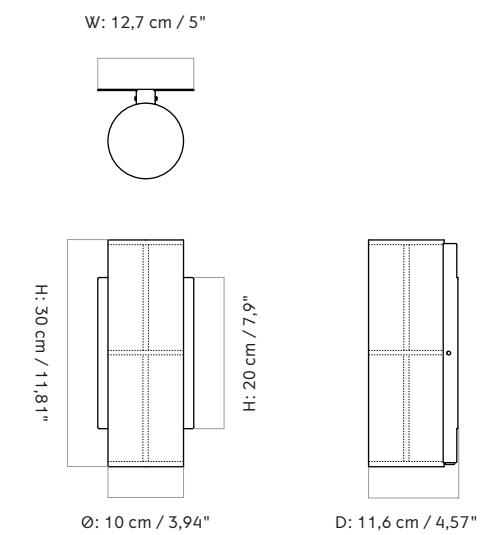

Ø18
24 cm x 24 cm x 50 cm / 9,4" x 9,4" x 19,7"

Ø30
37 cm x 37 cm x 80 cm
14,6" x 14,6" x 31,5"

MATERIALS & MAINTENANCE
Please visit menospace.com for materials, care and maintenance instructions.

Ø18

Ø: 18 cm / 7,1"

DIMENSIONS
H: 49,5 cm / 19,5"
Ø: 18 cm / 7,1"

PRODUCTION PROCESS
Welded steel frame with a hand-made shade and sandblasted wood base.

COLOUR
White, ash
Raw, stained oak

MATERIALS
Steel, linen, PS plastic, ash.
Thickness of line may vary giving a slightly different light.

ENVIRONMENT
Indoor

DIMENSIONS
H: 30 cm / 11,81"
W: 12,7 cm / 5"
D: 11,6 cm / 4,57"
Ø: 10 cm / 3,94"

PRODUCTION PROCESS
Laser cut and welded steel frame with a hand-made shade.

COLOUR
Raw, stained oak
White, stained oak
Black (RAL 9005)

PACKAGING TYPE
Gift box

PACKAGING MEASUREMENTS (H x W x D)
N / A

MATERIALS & MAINTENANCE
Please visit [menuspace.com](https://www.menuspace.com) for materials, care and maintenance instructions.

Hashira Floor Lamp