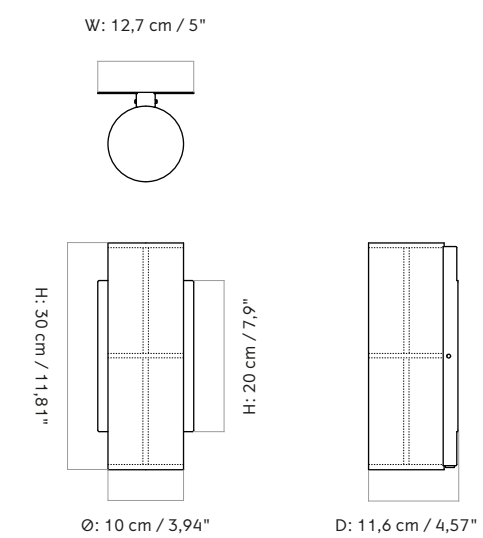

Ø18
24 cm x 24 cm x 50 cm / 9,4" x 9,4" x 19,7"

Ø30
37 cm x 37 cm x 80 cm
14,6" x 14,6" x 31,5"

MATERIALS & MAINTENANCE
Please visit menospace.com for materials, care and maintenance instructions.

Ø18

Ø: 18 cm / 7,1"

DIMENSIONS
H: 49,5 cm / 19,5"
Ø: 18 cm / 7,1"

PRODUCTION PROCESS
Welded steel frame with a hand-made shade and sandblasted wood base.

COLOUR
White, ash
Raw, stained oak

MATERIALS
Steel, linen, PS plastic, ash.
Thickness of line may vary giving a slightly different light.

ENVIRONMENT
Indoor

DIMENSIONS
H: 30 cm / 11,81"
W: 12,7 cm / 5"
D: 11,6 cm / 4,57"
Ø: 10 cm / 3,94"

PRODUCTION PROCESS
Laser cut and welded steel frame with a hand-made shade.

COLOUR
Raw, stained oak
White, stained oak
Black (RAL 9005)

PACKAGING TYPE
Gift box

PACKAGING MEASUREMENTS (H x W x D)
N / A

MATERIALS & MAINTENANCE
Please visit [menuspace.com](https://www.menuspace.com) for materials, care and maintenance instructions.

Hashira Wall Lamp, US