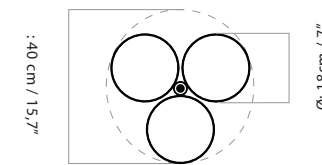

CLUSTER, Ø32

W: 37 cm / 14,6"