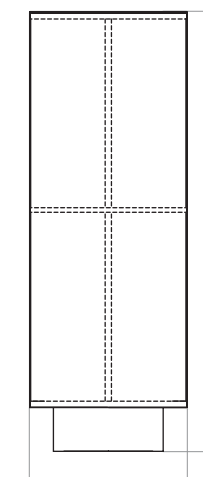

Ø18
24 cm x 24 cm x 50 cm / 9,4" x 9,4" x 19,7"

Ø30
37 cm x 37 cm x 80 cm
14,6" x 14,6" x 31,5"

MATERIALS & MAINTENANCE
Please visit menospace.com for materials, care and maintenance instructions.

Ø18

Ø: 18 cm / 7,1"

DIMENSIONS
H: 49,5 cm / 19,5"
Ø: 18 cm / 7,1"

PRODUCTION PROCESS
Welded steel frame with a hand-made shade and sandblasted wood base.

COLOUR
White, ash
Raw, stained oak

MATERIALS
Steel, linen, PS plastic, ash.
Thickness of line may vary giving a slightly different light.

PRODUCT TYPE
Floor lamp

COLLI
1

ENVIRONMENT
Indoor

DIMENSIONS
H: 83 cm / 32,7"
Ø: 30 cm / 11,8"

PRODUCTION PROCESS
Welded steel frame with a hand-made shade and sandblasted wood base.

COLOUR
White, ash
Raw, stained oak

PACKAGING TYPE
Brown box

PACKAGING MEASUREMENTS (H x W x D)
37 cm x 37 cm x 88 cm / 14,6" x 14,6" x 34,6"

MATERIALS & MAINTENANCE
Please visit menuspace.com for materials, care and maintenance instructions.