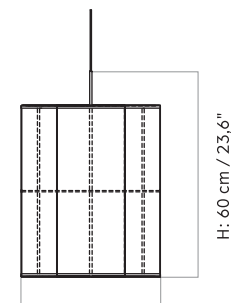

CLUSTER, Ø32

W: 37 cm / 14,6"