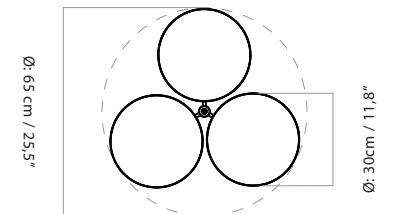

Ø18
24 cm x 24 cm x 50 cm / 9,4" x 9,4" x 19,7"

Ø30
37 cm x 37 cm x 80 cm
14,6" x 14,6" x 31,5"

MATERIALS & MAINTENANCE
Please visit menospace.com for materials, care and maintenance instructions.

Ø18

Ø: 18 cm / 7,1"

PACKAGING MEASUREMENTS (H x W x D)

Ø32
43,5 cm x 43,5 cm x 49 cm / 9,4" x 9,4" x 19,3"

Ø60
67,5 cm x 67,5 cm x 78 cm / 26,6" x 26,6" x 30,7"

MATERIALS & MAINTENANCE
Please visit menuspace.com for materials, care and maintenance instructions.

CLUSTER, Ø32

W: 37 cm / 14,6"

CLUSTER, Ø60

W: 61,5 cm / 24,2"

Hashira Table Lamp

BY NORM ARCHITECTS

Translucent, cylindrical fabric shade with metal frame, textile cord and dimmer switch.

PRODUCT OPTIONS