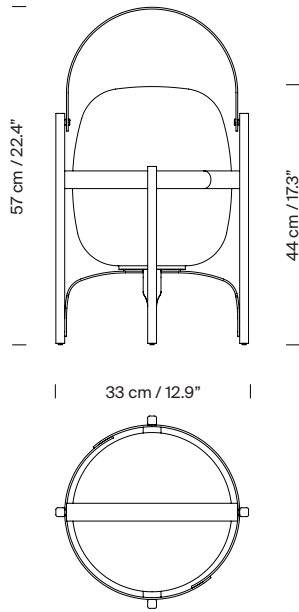

Model:

Collection:
Table lamps

Pendant lamps

Wall lamps (Outdoor)

Outdoor lamps