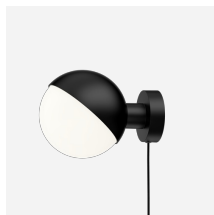

Related products

VL Studio Wall