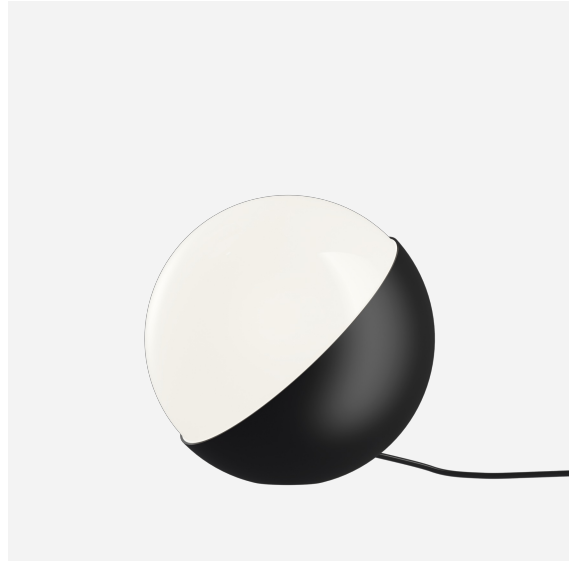

VL STUDIO TABLE/FLOOR

VL Studio Table/Floor - 5744169370

The fixture emits a glare-free diffused light. The triple-layered opal glass provides a very comfortable light distribution and radiates a pleasantly delicate glow to the surroundings.

Vilhelm Lauritzen

Vilhelm Lauritzen (1894–1984) is one of the most significant architects in the history of Denmark; he was the trail-blazing figurehead of Danish functionalism. A number of his buildings – Nørrebro Theatre (1931–32), Daeils Varehus department store (1928–35), Radihuset (1936–41) and the first airport built in Kastrup (1937–39) – represented the concentrated essence of contemporary life.

Product info

Information

The untreated brass will change over time and develop a patina.

Mounting

Glass can be unscrewed to change the light source. Cable type: Plastic cord. Black for black version and white on brass versions. Cable length: 2.5 m. Ø150: On/off switch on cable. Ø250 and Ø320: Electronic dimmer on cable for regulation of light brightness (requires suitable light source).

Finish

Matt black, wet painted or brushed brass with fine hairlines. White opal glass, glossy. Unlacquered brass which will develop a patina.

Materials

Glass: Mouth-blown, 3-layered opal glass, glossy. Housing: Deep drawn aluminum or brass. Please note the untreated brass will patinate.