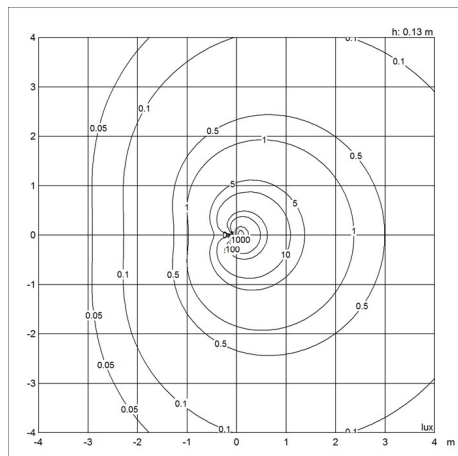

Light distribution diagrams

Isolux

Spare parts & accessories

Product

VL Studio Ø320 Table glass
VL Studio Table/Wall, White grommet
VL Studio Ø250 Table glass
VL Studio Table/Wall, Black grommet

Variant number

5744167864
5744167877
5744167851
5744167880

Data specifications

Colour	Black	Length	250
Width	250	Height	244
Built-in Height	-	IP class	20
Class	II	Net Weight	3.3
Standby (W)	-	Power Factor (P = 100 % / P = 50 %)	-
Inrush Current	-	Light source	E27
Kelvin	-	CRI	-