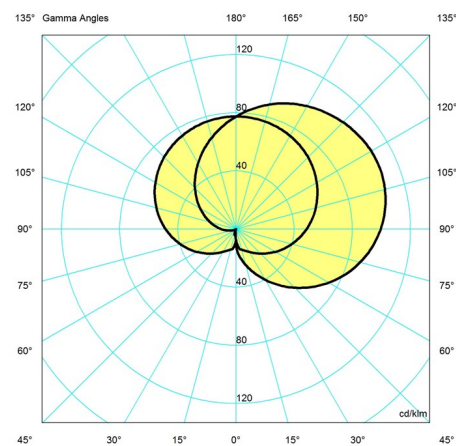

Polar

Spare parts & accessories

Product

VL Studio Ø320 Table glass
VL Studio Table/Wall, White grommet
VL Studio Ø250 Table glass
VL Studio Table/Wall, Black grommet

Variant number

5744167864
5744167877
5744167851
5744167880

Data specifications

Colour	Black	Length	250
Width	250	Height	244
Built-in Height	-	IP class	20
Class	II	Net Weight	3.3
Standby (W)	-	Power Factor (P = 100 % / P = 50 %)	-
Inrush Current	-	Light source	E27
Kelvin	-	CRI	-