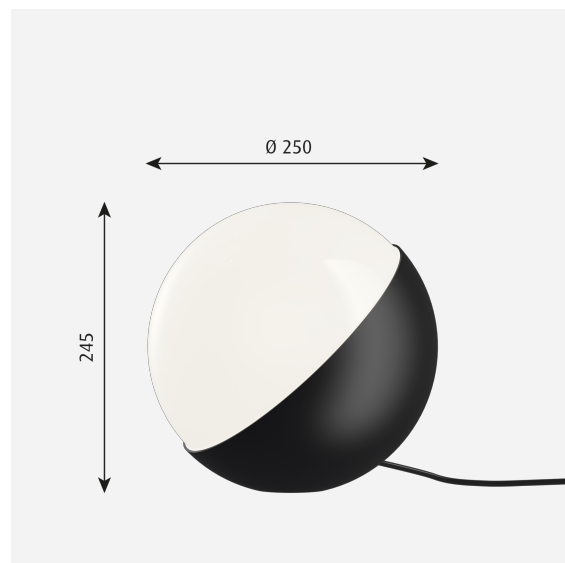

Product info

Information

The untreated brass will change over time and develop a patina.

Mounting

Glass can be unscrewed to change the light source. Cable type: Plastic cord. Black for black version and white on brass versions. Cable length: 2.5 m. Ø150: On/off switch on cable. Ø250 and Ø320: Electronic dimmer on cable for regulation of light brightness (requires suitable light source).

Finish

Matt black, wet painted or brushed brass with fine hairlines. White opal glass, glossy. Unlacquered brass which will develop a patina.

Materials

Glass: Mouth-blown, 3-layered opal glass, glossy. Housing: Deep drawn aluminum or brass. Please note the untreated brass will patinate.

Sizes and weights

Width x Height x Length (mm) | 250 x 244 x 250 Max 3.8 kg | 320 x 310 x 320 Max 7.9 kg | 150 x 145 x 150 Max 1.3 kg

Class

Ingress protection IP20. Electric shock protection II.

Light source

E27

Information

The untreated brass will change over time and develop a patina.

Related products