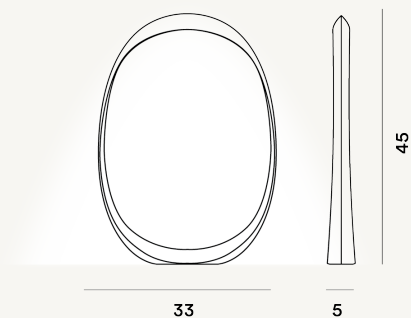

ANISHA GRANDE TABLE LED

DIMENSIONE

45 x 33 x 5

CAVO

Transparent

COLORE

White

CERTIFICAZIONI

PESO

Net kg 0.7

MATERIALE

Injection moulded ABS

SORGENTE LUMINOSA

LED included Scheda Led 4,5W 3000 K 400lm CRI>80 Touch dimmer included