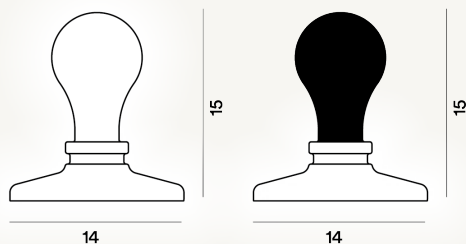

LIGHTBULB TABLE LED

DIMENSIONE

15 x 14 x 14

CAVO

Transparent

COLORE

White, Black

CERTIFICAZIONI

PESO

Net kg 1.3

MATERIALE

Blown glass and aluminium

SORGENTE LUMINOSA

LED included Scheda Led 3 W 2700 K 440lm CRI>80 Dimmer included