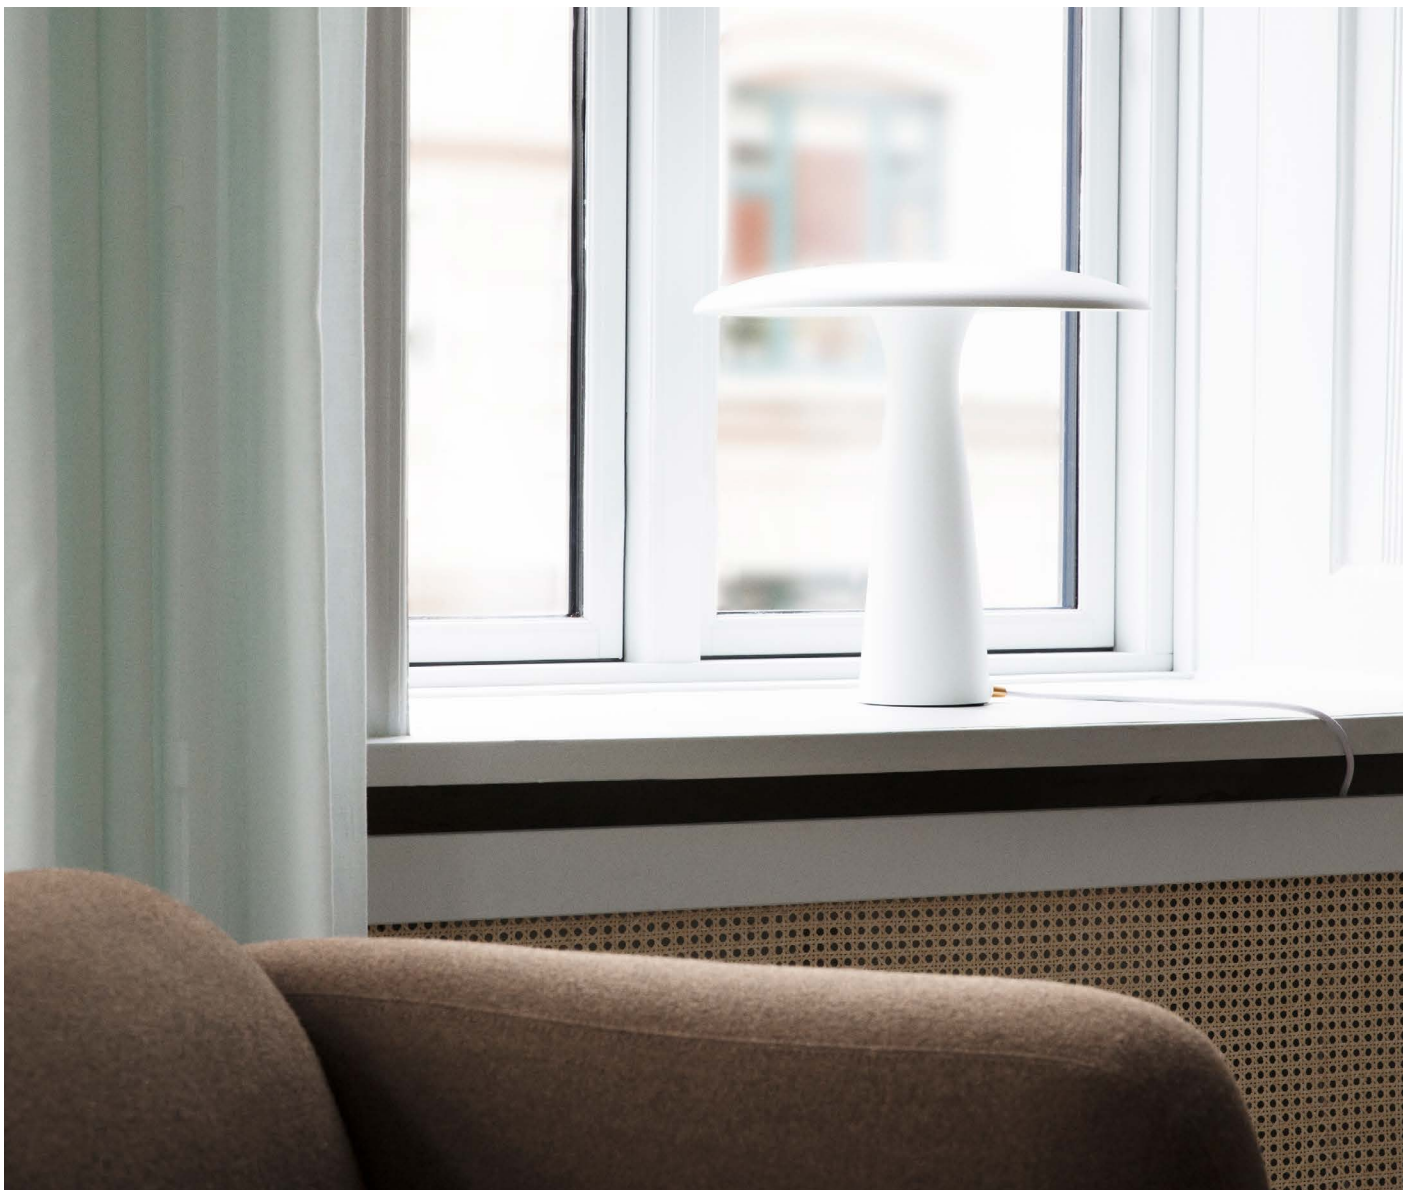

Product Facts EU

Description

Shelter is a simple, characterful lamp that emits a cozy light onto its surroundings. The white inner side of the shade provides a reflective effect while its wide, curved shape goes to direct the light making it pleasant and anti-dazzling.

Design

HolmbäckNordentoft, 2013

Material

Powder coated steel

Construction

Shelter is built up with a shade that rests on a three-armed steel construction on the base. The cable comes out smoothly through a shape detail of the base.

Cord

2 m textile cord with switch, matching color (White / Black).

Dimmable function

No ►

normann

C O P E N H A G E N