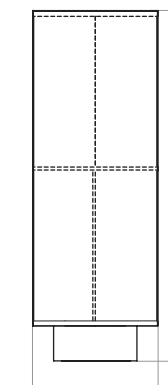

Raw
1500699

Hashira Table Lamp

BY NORM ARCHITECTS

TECHNICAL SPECIFICATIONS

PRODUCT TYPE
Table lamp

COLLI
2

ENVIRONMENT
Indoor

DIMENSIONS
H: 49,5 cm / 19,5"
Ø: 18 cm / 7,1"

WEIGHT
1,48 kg / 3,26 lb

VOLTAGE
CE: 220-230 V
US: 110-130 V

LIGHT SOURCE & ENERGY EFFICIENCY CLASS
E27 (CE) - 1 pc
E26 (US) - 1 pc

Max 40 Watt

LIGHT SPECIFICATION
Bulbs not included.

DIMMER
Yes, on cord.

CANOPY
N / A

CORD MATERIAL AND COLOUR
Textile, black, plug, black.

CORD LENGTH
200 cm / 78,7"

CLASSIFICATION
IP20, Class II

CERTIFICATIONS
CE and ETL certified, tests can be obtained upon request.

PACKAGING TYPE
Gift box

PACKAGING MEASUREMENTS (H x W x D)
53,5 cm x 24 cm x 24 cm / 21,1" x 9,4" x 9,4"

MATERIALS & MAINTENANCE
Please visit menospace.com for materials, care and maintenance instructions.

Ø: 18 cm / 7,1"