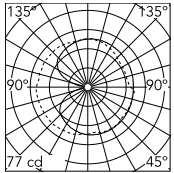

Schematic light drawing

Photometric

Lighting type	Total
Light distribution	Asymmetric

Electrical

Insulation class	II
Frequency (Hz)	50/60
Main voltage (Vac)	220-240
LED voltage Vf (Vdc)	null
Dimmable	Yes
Dimming interface	Dimmer Integrated
Plug type	Type C
Batteries inside	No