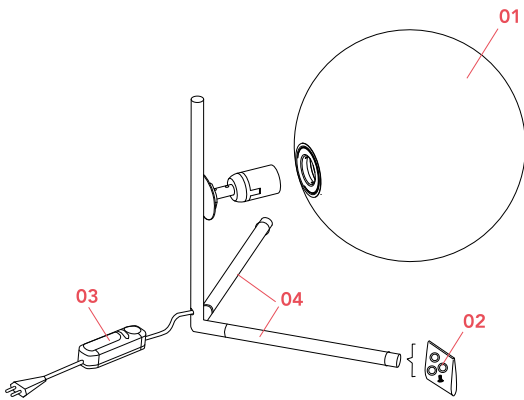

RF32288

LED Lamp E27 15W 2700K T38

NOT INCLUDED

RF32289

LED Lamp E27 15W 3000K T38

Spare Parts

- | | | |
|-----|----------------------------------------|-----------|
| 01. | IC Lights 2 diffuser for brass version | F3137059 |
| 02. | Gasket and foot kit | RF3160500 |
| 03. | Black Dimmer Switch | RF28206 |
| 04. | Lower brass leg | RF23342 |