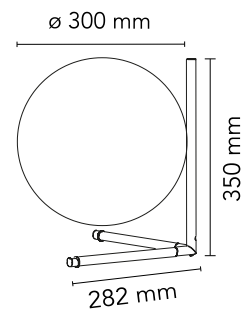

Are you a professional and your project needs consulting and support?

[BOOK AN APPOINTMENT](#)

Main specifications

EAN	8059607002933
Mounting	Table
Environments	Indoor dry location
Light Source Type	Bulb
Lamp category	Halogen
Lamp holders	E27
Ilcos	HSGS
Number of heads	1
Power (W)	150

Physical

Colour	Brass
Length (mm)	300
Net weight (kg)	2.4
Package volume (m3)	0.07
IP internal	20

Download

[Mounting instructions](#) PDF

[Spare Parts](#) PDF

Photometric Files

[LDT / IES](#) LDT

Technical Drawings