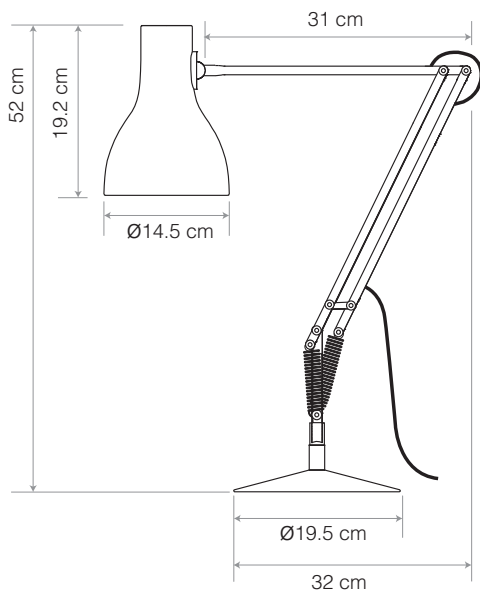

# Type 75™ Desk Lamp

Type 75™ Collection | Technical Sheet

**ANGLEPOISE®**  
Abandon Darkness.

Launched In 2004 | Designed by Sir Kenneth Grange

Max Horizontal Reach 71 cm  
Max Vertical Reach 90 cm

## Dimensions

- Shade diameter:  $\varnothing$ 14.5cm
- Shade height: 19.2cm
- Max reach: 71cm (from base to shade)
- Base diameter:  $\varnothing$ 19.5cm
- Cable length: 250cm
- Lamp Packaging (L x W x H): 32cm x 18cm x 44cm
- Lamp Packaged Weight: 4.5kg