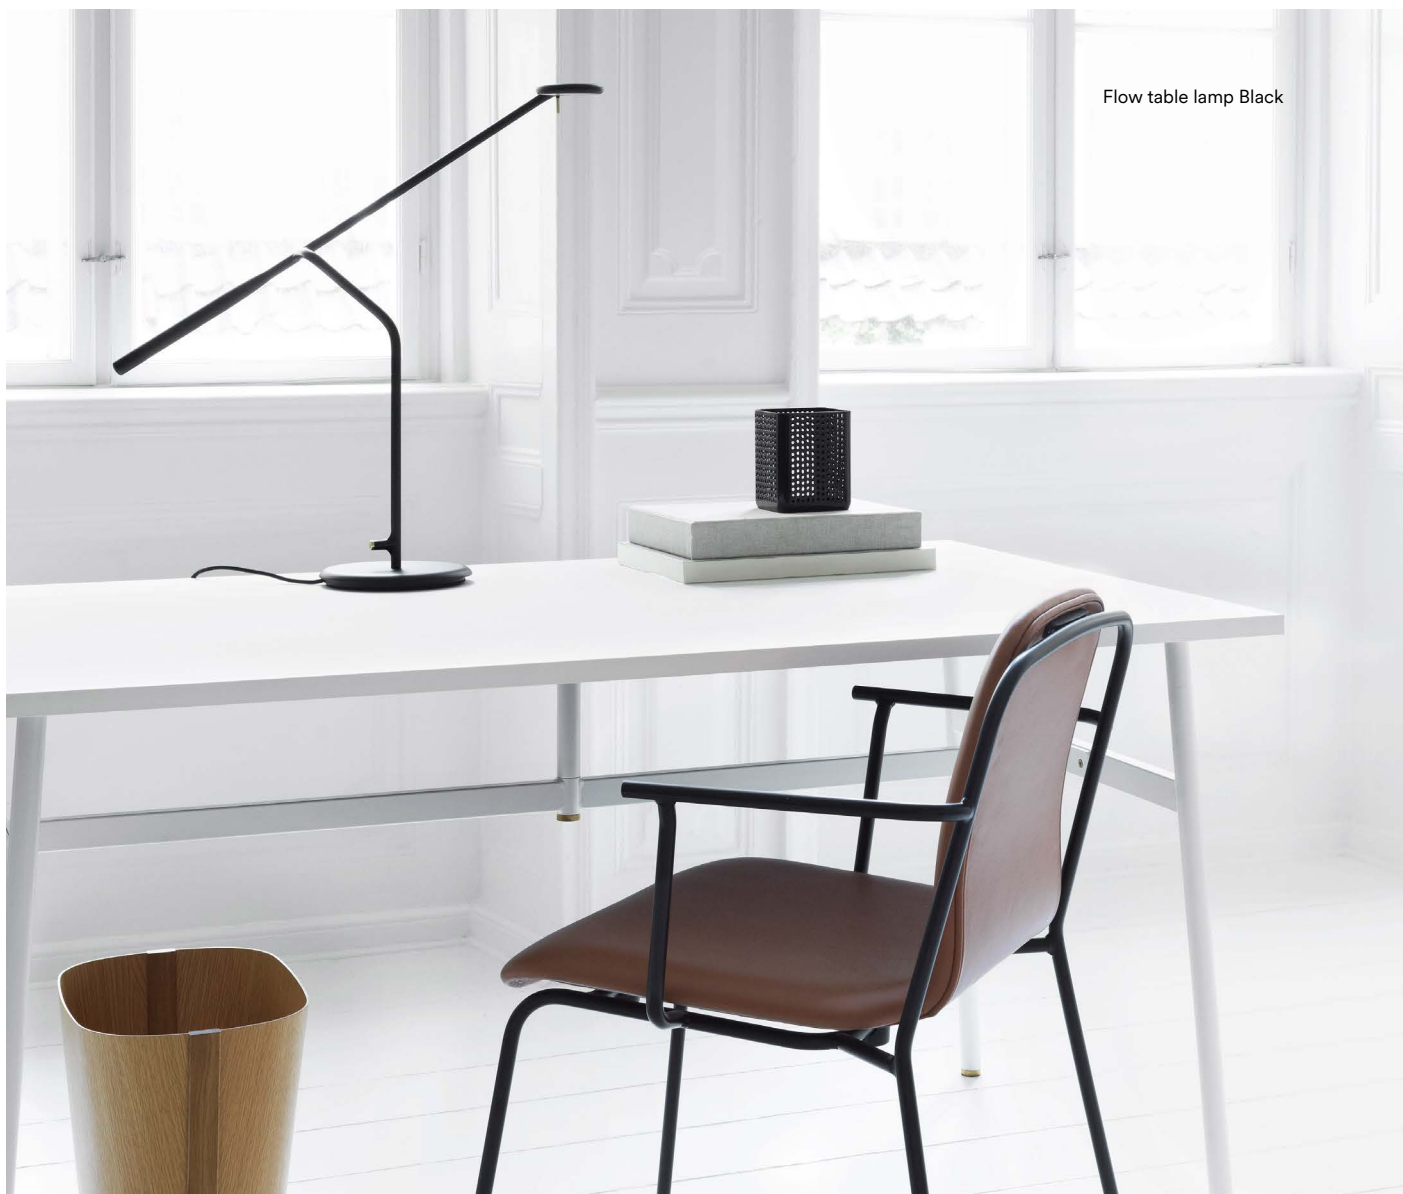

Flow table lamp Black

Product Facts US

Description

Flow is a modular LED table lamp with flexible positioning. The Flow table lamp has a simple and flowing design, in which all of the lamp's parts grow smoothly into each other, just like the branches on a tree. Flow is ideal as a work lamp in the home or in professional office environments, where the sculptural design provides optimum flexibility in lighting even large desks.

Design

Andreas Kowalewski, 2016

Material

Powder coated metal

Construction

Flow is built up using four slim metal elements on a circular base. Smooth connections and a small handle with a permanently integrated energy-efficient LED light source with dispersion lens result in diverse dynamic movement possibilities. Brass dimmer on the bottom element of construction.

Maintenance

Clean with damp cloth. Avoid use of all-purpose cleaners and other degreasing detergents.

Cord

2 m textile cord, matching color (white / black / dark green). ►

normann

C O P E N H A G E N