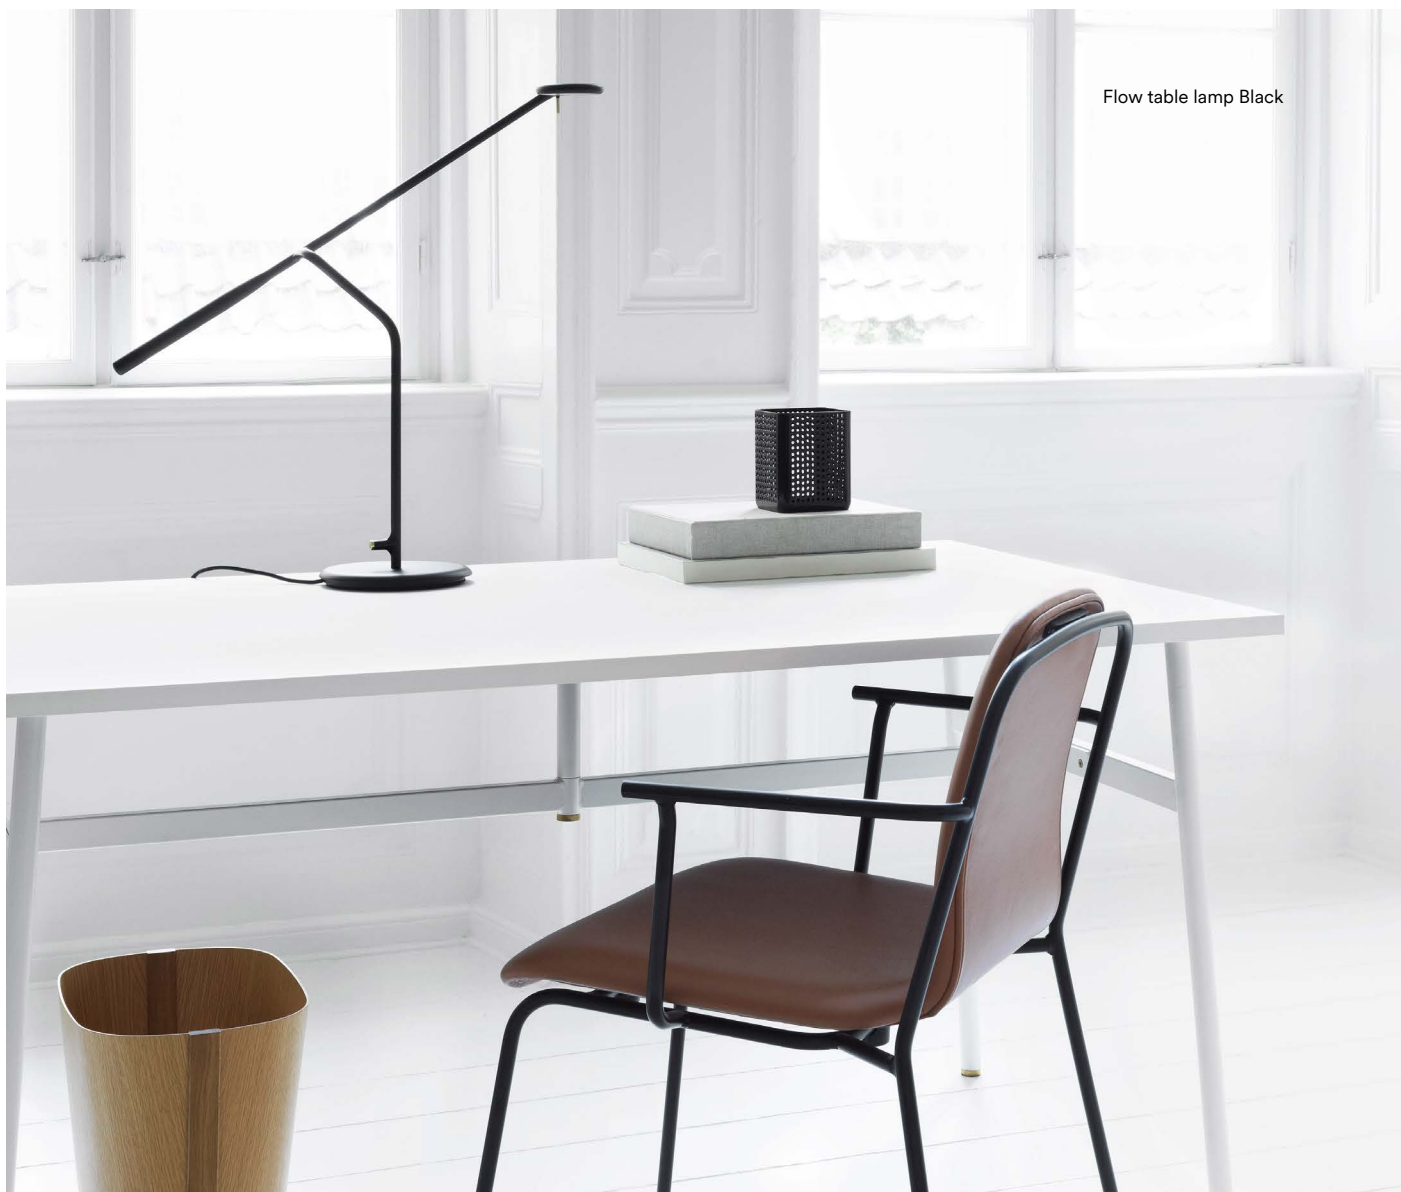

Flow

A minimalist and
flowing design

normann

C O P E N H A G E N

Light and fluid

Flow is a modular LED table lamp with flexible positioning, created by designer Andreas Kowalewski. The Flow table lamp has a simple and flowing design, in which all of the lamp's parts grow smoothly into each other, just like the branches on a tree.

“I was inspired by the idea of creating a LED table lamp that radiates lightness and agility. In Flow, I wanted to create a lamp whose minimal and slender shape expresses the intrinsic quality of being an easy to use lighting object for your desk,” Andreas Kowalewski tells us.

normann

C O P E N H A G E N

Collection Overview

Flow table lamp
H: 33,5 x Ø32 cm

Flow table lamp Black

Product Facts EU

Description

Flow is a modular LED table lamp with flexible positioning. The Flow table lamp has a simple and flowing design, in which all of the lamp's parts grow smoothly into each other, just like the branches on a tree. Flow is ideal as a work lamp in the home or in professional office environments, where the sculptural design provides optimum flexibility in lighting even large desks.

Flow is a modular LED table lamp with flexible positioning. The Flow table lamp has a simple and flowing design, in which all of the lamp's parts grow smoothly into each other, just like the branches on a tree. Flow is ideal as a work lamp in the home or in professional office environments, where the sculptural design provides optimum flexibility in lighting even large desks.