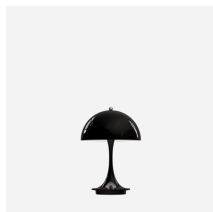

# PANTHELLA 160 PORTABLE

This portable table lamp emits a glare-free, soft, and comfortable light. The metal shade variants reflects the light downwards and provides pleasant illumination created by the inner white painted shade and the reflection from the trumpet-shaped stem. The opal acrylic variants provides gentle illumination and subtle ambience due to the transparency and the reflection of the downward light on the inner side of the shade.

### Materials

Shade: Deep drawn steel or injection moulded opal grey acrylic or white opal acrylic. Base and housing: Die cast aluminium

## Related products

Panthella 400 Table Lamp

Panthella Floor

Panthella 250 Table Lamp

Panthella 320 Table Lamp

Panthella Portable Metal

## Product variants

Colour	Cable type	Light source	Lumen
<input checked="" type="radio"/> Black	Blk pl	LED 2700K 2.5W	150
<input checked="" type="radio"/> Coral	Wht pl		81
<input type="radio"/> Grey opal acryl			
<input type="radio"/> Orange			
<input type="radio"/> Pale blue			
<input type="radio"/> Pale rose			
<input type="radio"/> White			
<input type="radio"/> White opal acryl			