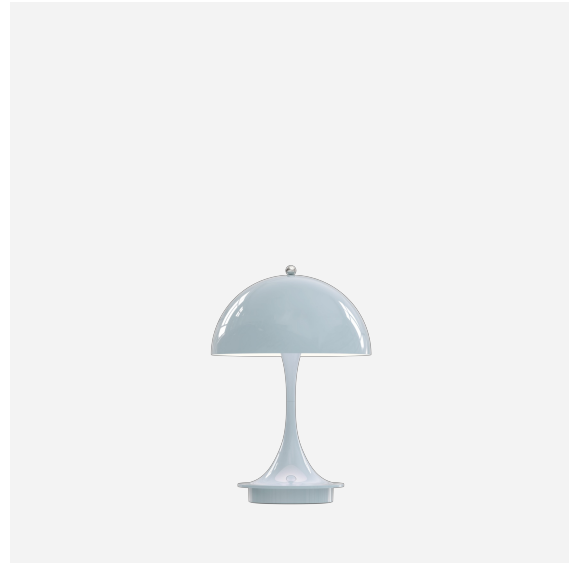

# PANTHELLA 160 PORTABLE

This portable table lamp emits a glare-free, soft, and comfortable light. The metal shade variants reflects the light downwards and provides pleasant illumination created by the inner white painted shade and the reflection from the trumpet-shaped stem. The opal acrylic variants provides gentle illumination and subtle ambience due to the transparency and the reflection of the downward light on the inner side of the shade.

## Verner Panton

Verner Panton (1926-1998) is famous for his inspirational and colorful personality. A unique person with a special sense for color, shape, light function and space. Over the course of his career, Panton introduced a series of modern lamps with personalities unlike any of his Scandinavian contemporaries.

### Finish

White Opal Acrylic shade with white stand. Grey Opal Acrylic shade with high lustre chrome stand. Pale Rose, Pale Blue or Coral, powder coated.

### Materials

Shade: Deep drawn steel or injection moulded opal grey acrylic or white opal acrylic. Base and housing: Die cast aluminium