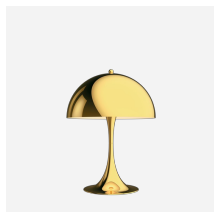

# PANTHELLA 160 PORTABLE

This portable table lamp emits a glare-free, soft, and comfortable light. The metal shade variants reflects the light downwards and provides pleasant illumination created by the inner white painted shade and the reflection from the trumpet-shaped stem. The opal acrylic variants provides gentle illumination and subtle ambience due to the transparency and the reflection of the downward light on the inner side of the shade.

### Finish

White Opal Acrylic shade with white stand. Grey Opal Acrylic shade with high lustre chrome stand. Pale Rose, Pale Blue or Coral, powder coated.

## Related products

Panthella 400 Table Lamp

Panthella Floor

Panthella 250 Table Lamp

Panthella 320 Table Lamp

Panthella Portable Metal

## Product variants

Colour	Cable type	Light source	Lumen
<input checked="" type="radio"/> Black	Blk pl	LED 2700K 2.5W	150
<input checked="" type="radio"/> Coral	Wht pl		81
<input type="radio"/> Grey opal acryl			
<input type="radio"/> Orange			
<input type="radio"/> Pale blue			
<input type="radio"/> Pale rose			
<input type="radio"/> White			
<input type="radio"/> White opal acryl			