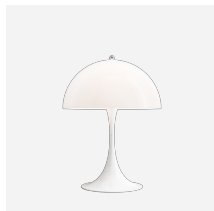

Mounting

Cable length: 1.5m. Power: USB cable for standard USB adapter (min. 1.5A) or Qi wireless charger. White light indicator on base when charging. Light control: Switch on base. Batteries: 3 x AA NIMH , rechargeable and replaceable. Battery lifetime: 5 hours @ 100%. Step dim, short press: 0%/10%/33%/100%. Function to set a fixed light level.

Finish

White Opal Acrylic shade with white stand. Grey Opal Acrylic shade with high lustre chrome stand. Pale Rose, Pale Blue or Coral, powder coated.

Materials

Shade: Deep drawn steel or injection moulded opal grey acrylic or white opal acrylic. Base and housing: Die cast aluminium

Sizes and weights

Width x Height x Length (mm) | 160 x 232 x 160 Max 0.4 kg | 160 x 238 x 160 Max 0.4 kg

Class

Ingress protection IP44. Electric shock protection III.

Light source

LED 2700K 2.5W

Lumen: 81

Information

Please note that Panthella Portable comes with a USB cable but without adapter and Qi charger. Separate USB adapter is available as accessory. Compatible with standard USB adapters (Min 1.5A) and Qi wireless chargers. White cable for White Opal and Pale Rose variants. Black cable for other variants.

Related products

Panthella 400 Table Lamp