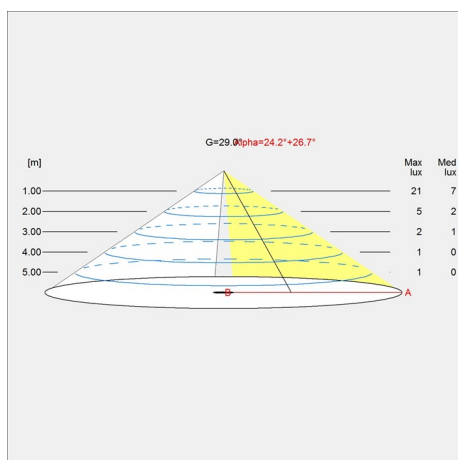

Design

Verner Panton

Weight

Min: 0.4 kg Max: 0.4 kg

Finish

Black, Coral, Grey opal acryl, Orange, Pale blue, Pale rose, White, White opal acryl

Light distribution diagrams

Cartesian